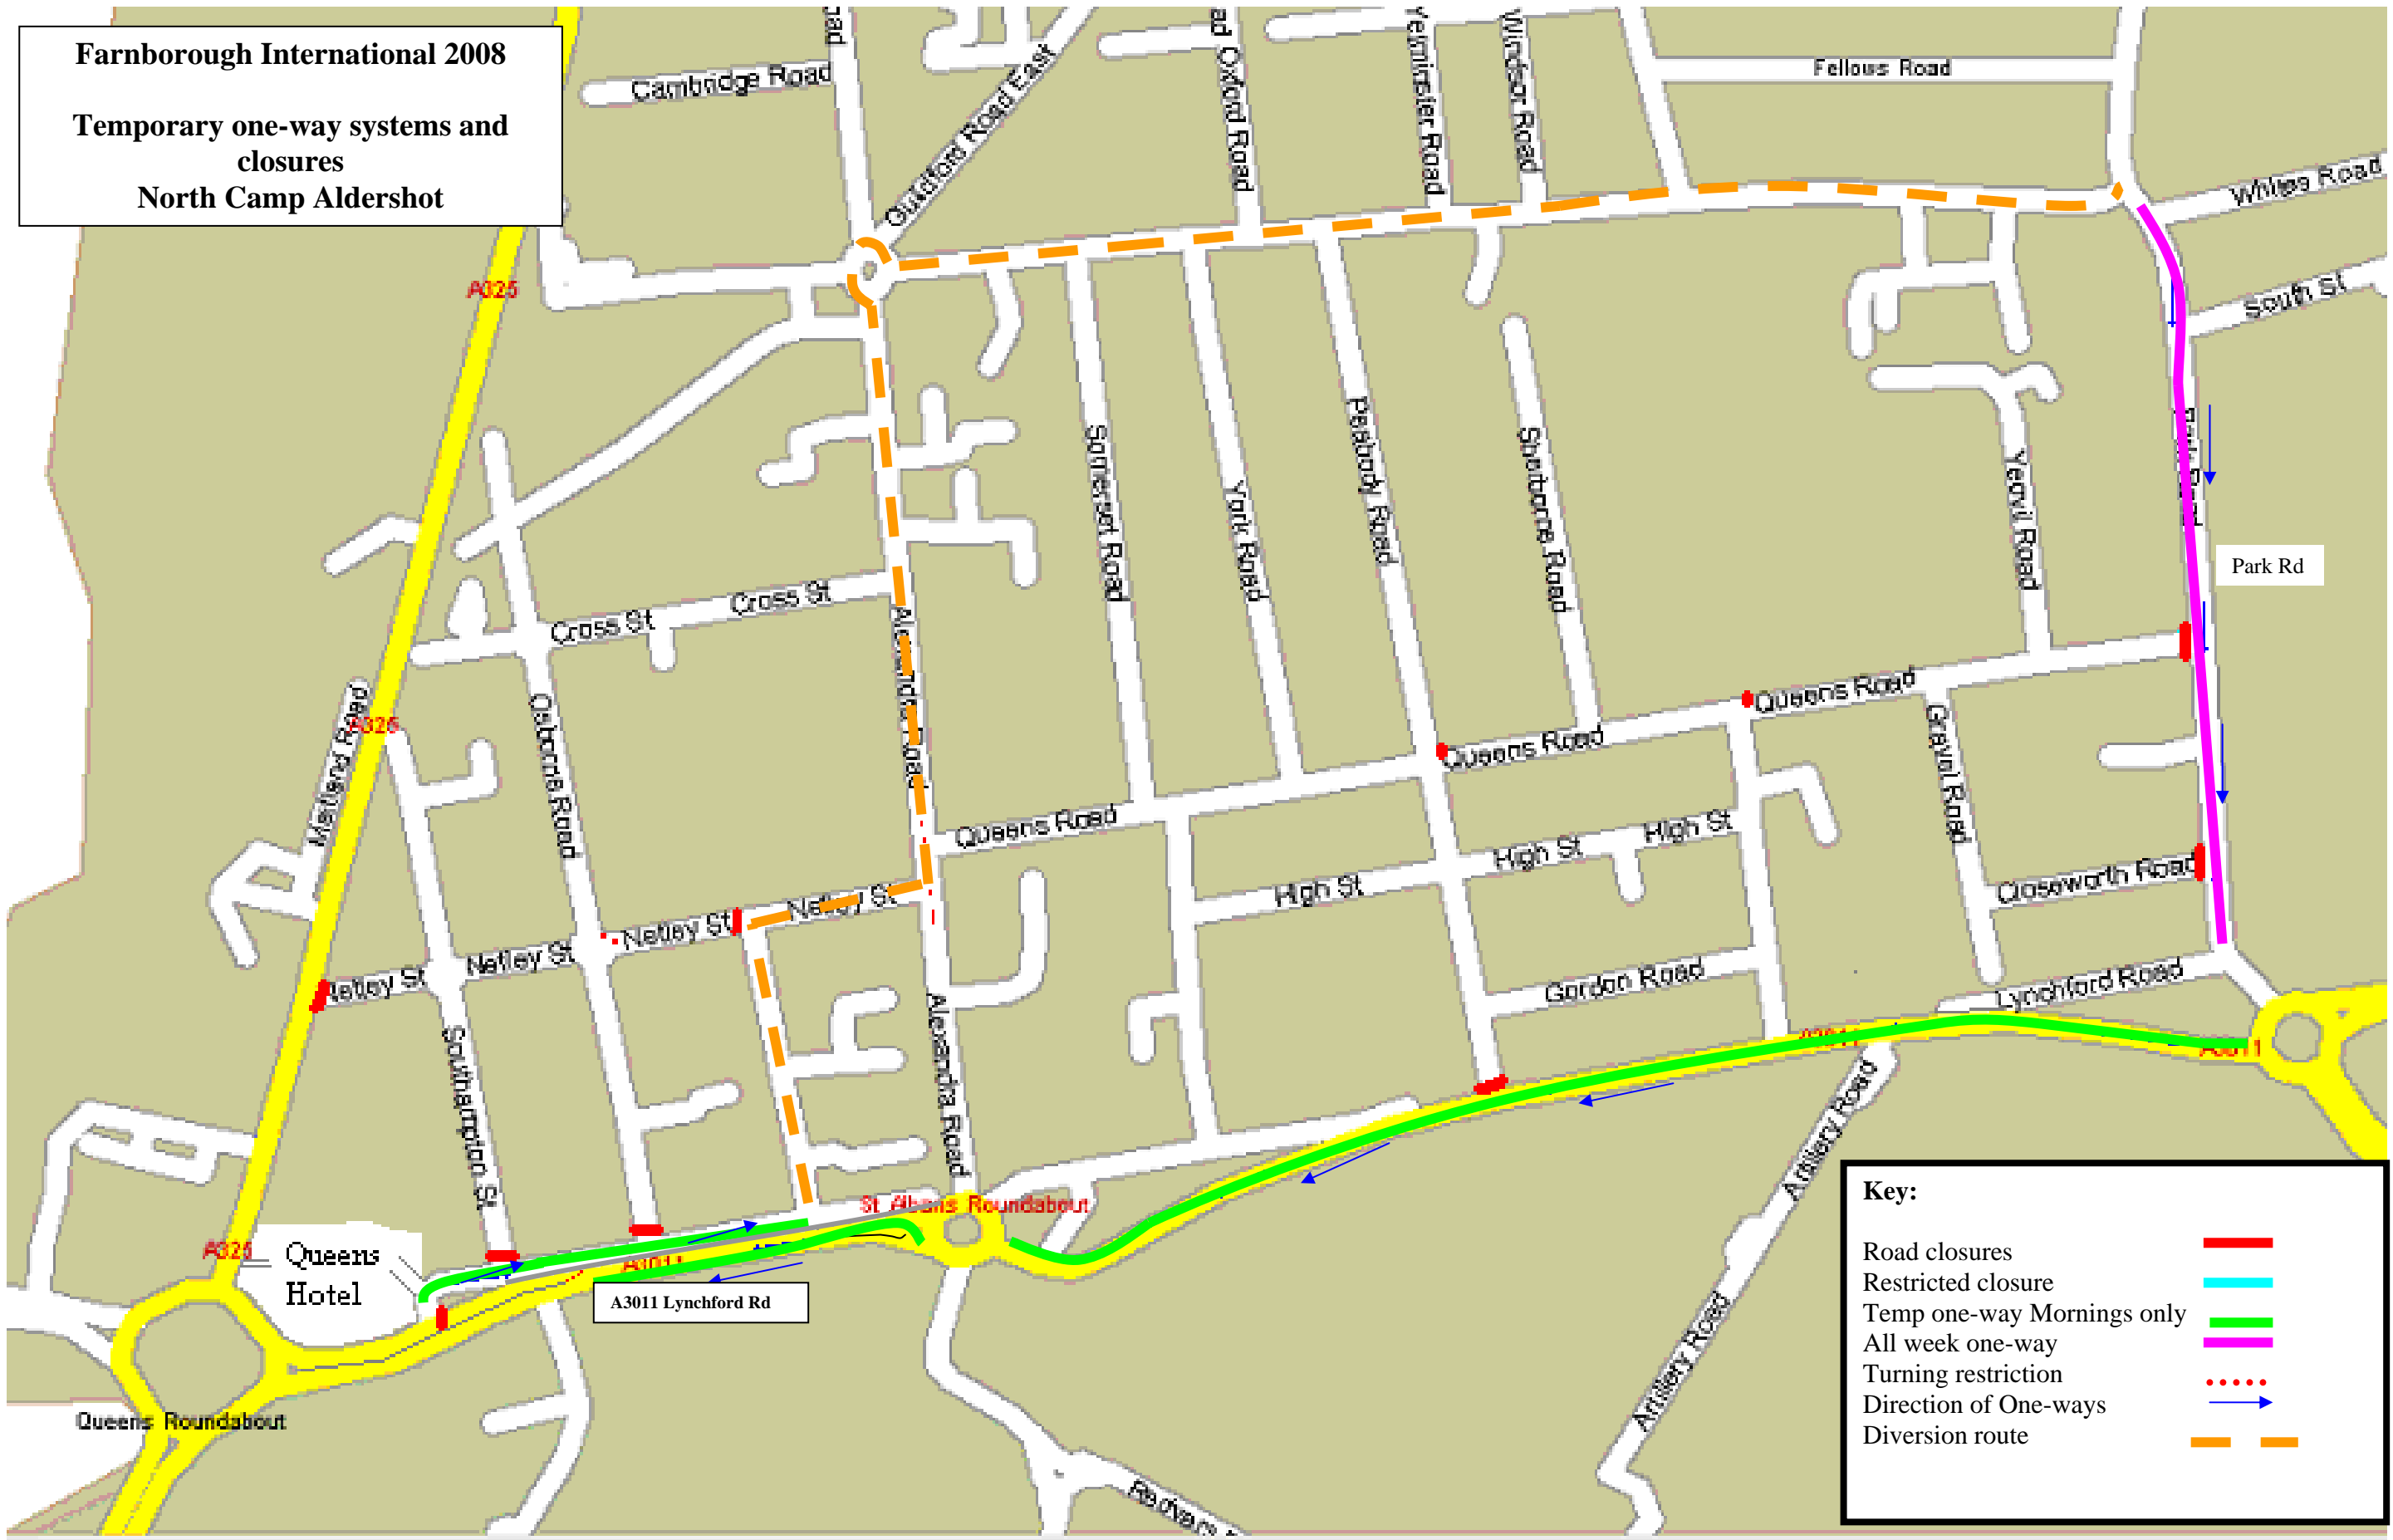

**Farnborough International 2008**  
**Temporary one-way systems and closures**  
**North Camp Aldershot**

**Key:**

- Road closures ■
- Restricted closure ▬
- Temp one-way Mornings only ▬
- All week one-way ▬
- Turning restriction ●●●●
- Direction of One-ways →
- Diversion route - - -